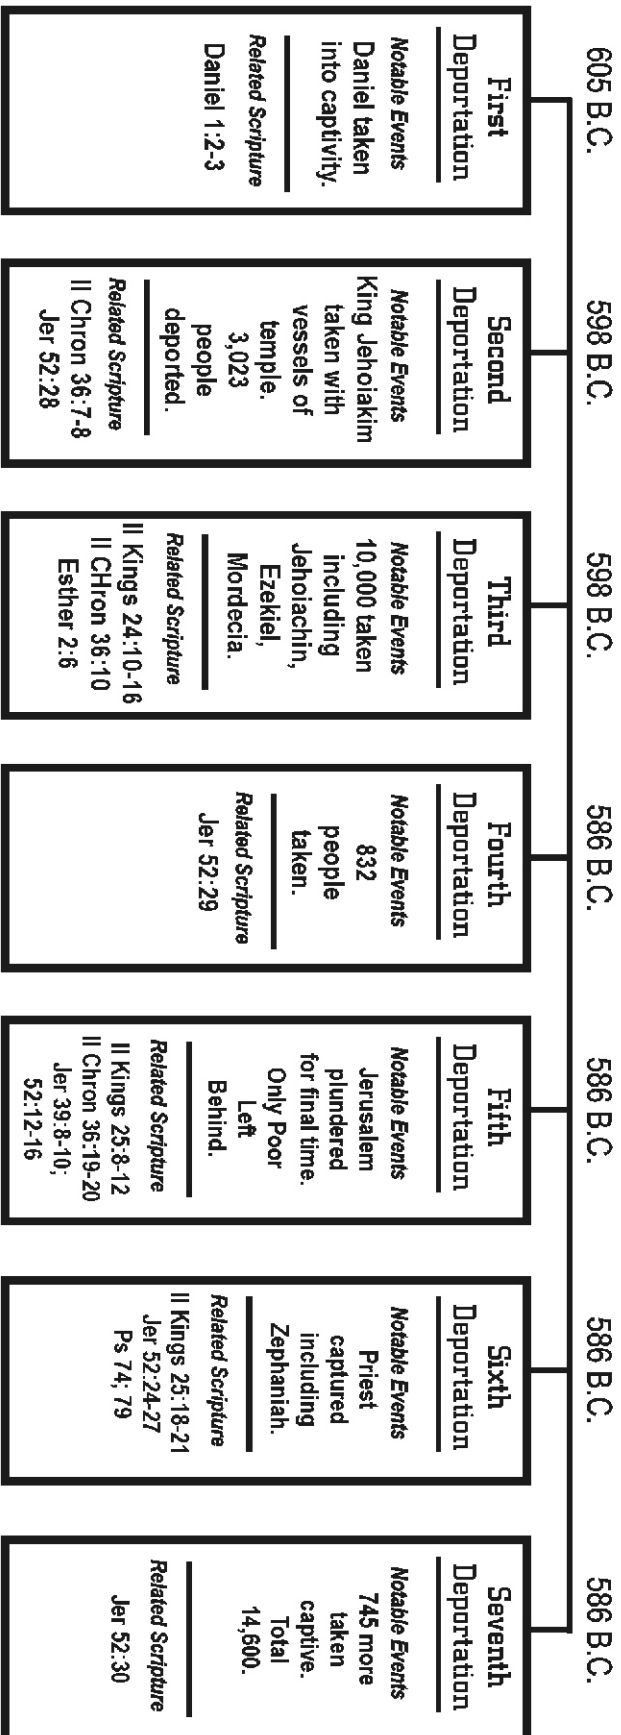

STEPS IN TIME IV

Dates based on The Reese Chronological Bible

Timeline of the Deportation of the Nation of Judah by Babylon.

20 YEAR SIEGE OF JERUSALEM